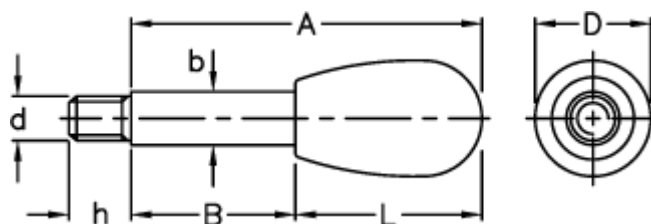

Data Sheet

Article number: 2304005043

Description: E+G Lever arm
BL.668/16x129

Measures

A = 129

b = 16

B = 74

D = 33

d 6g = M14

h = 15

L = 55